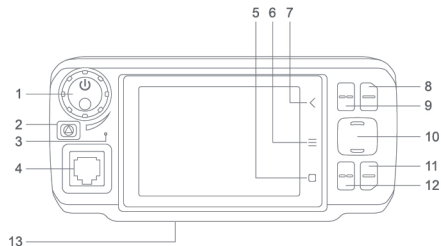

Intelligent Mobile Radio

Product Overview

1 Power On/Off, Volume Knob	6 MENU	11 Hang Up / Screen Lock
2 SOS	7 Exit	12 Dialing / PTT
3 MIC	8 Exit Key	13 SIM Card/ TF Card
4 Microphone Jack	9 OK	
5 HOME	10 UP/DOWN	

User's Manual

14 Speaker	16 External Audio Port	18 GPS Antenna
15 USB Port	17 GSM Antenna	19 Power Connector (DC 10-24V)

Technical Specifications

Including	Mobile Radio, External Antenna, Touch LCD Screen, Keys, Mounting Bracket Kit Support Bluetooth Hand Microphone
Dimension	170x80x85mm(excluding antenna)
Weight	380g
Screen Size	4.5 inches, 480x320
Touch LCD Screen	Support
Color	Black
Antenna	GPS antenna with external antenna BT/WiFi antenna is built-in FPC antenna
WiFi	IEEE802.11 b/g/n
Bluetooth	Support
GPS	GPS/AGPS
USB	Support, USB 2.0
SIM Type	Standard sim card
Function Key	SOS, OK, Exit, UP, Down, Dialing, Hang up
Knob Switch	Power on/off, Volume adjust
Bluetooth Microphone	Support