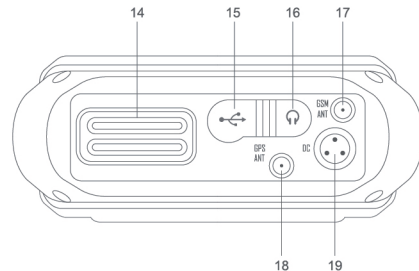

Intelligent Mobile Radio

Product Overview

1 Power On/Off, Volume Knob	6 MENU	11 Hang Up / Screen Lock
2 SOS	7 Exit	12 Dialing / PTT
3 MIC	8 Exit Key	13 SIM Card/ TF Card
4 Microphone Jack	9 OK	
5 HOME	10 UP/DOWN	

User's Manual

14 Speaker	16 External Audio Port	18 GPS Antenna
15 USB Port	17 GSM Antenna	19 Power Connector (DC 10-24V)

Technical Specifications

Including	Mobile Radio, External Antenna, Touch LCD Screen, Keys, Mounting Bracket Kit Support Bluetooth Hand Microphone
Dimension	170x80x85mm(excluding antenna)
Weight	380g
Screen Size	4.5 inches, 480x320
Touch LCD Screen	Support
Color	Black
Antenna	GPS antenna with external antenna BT/WiFi antenna is built-in FPC antenna
WiFi	IEEE802.11 b/g/n
Bluetooth	Support
GPS	GPS/AGPS
USB	Support, USB 2.0
SIM Type	Standard sim card
Function Key	SOS, OK, Exit, UP, Down, Dialing, Hang up
Knob Switch	Power on/off, Volume adjust
Bluetooth Microphone	Support