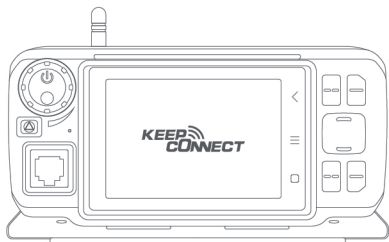

Intelligent Mobile Radio

Product Overview

1 Power On/Off, Volume Knob	6 MENU	11 Hang Up / Screen Lock
2 SOS	7 Exit	12 Dialing / PTT
3 MIC	8 Exit Key	13 SIM Card/ TF Card
4 Microphone Jack	9 OK	
5 HOME	10 UP/DOWN	

User's Manual

14 Speaker	16 External Audio Port	18 GPS Antenna
15 USB Port	17 GSM Antenna	19 Power Connector (DC 10-24V)

Technical Specifications

Including	Mobile Radio, External Antenna, Touch LCD Screen, Keys, Mounting Bracket Kit Support Bluetooth Hand Microphone
Dimension	170x80x85mm(excluding antenna)
Weight	380g
Screen Size	4.5 inches, 480x320
Touch LCD Screen	Support
Color	Black
Antenna	GPS antenna with external antenna BT/WiFi antenna is built-in FPC antenna
WiFi	IEEE802.11 b/g/n
Bluetooth	Support
GPS	GPS/AGPS
USB	Support, USB 2.0
SIM Type	Standard sim card
Function Key	SOS, OK, Exit, UP, Down, Dialing, Hang up
Knob Switch	Power on/off, Volume adjust
Bluetooth Microphone	Support